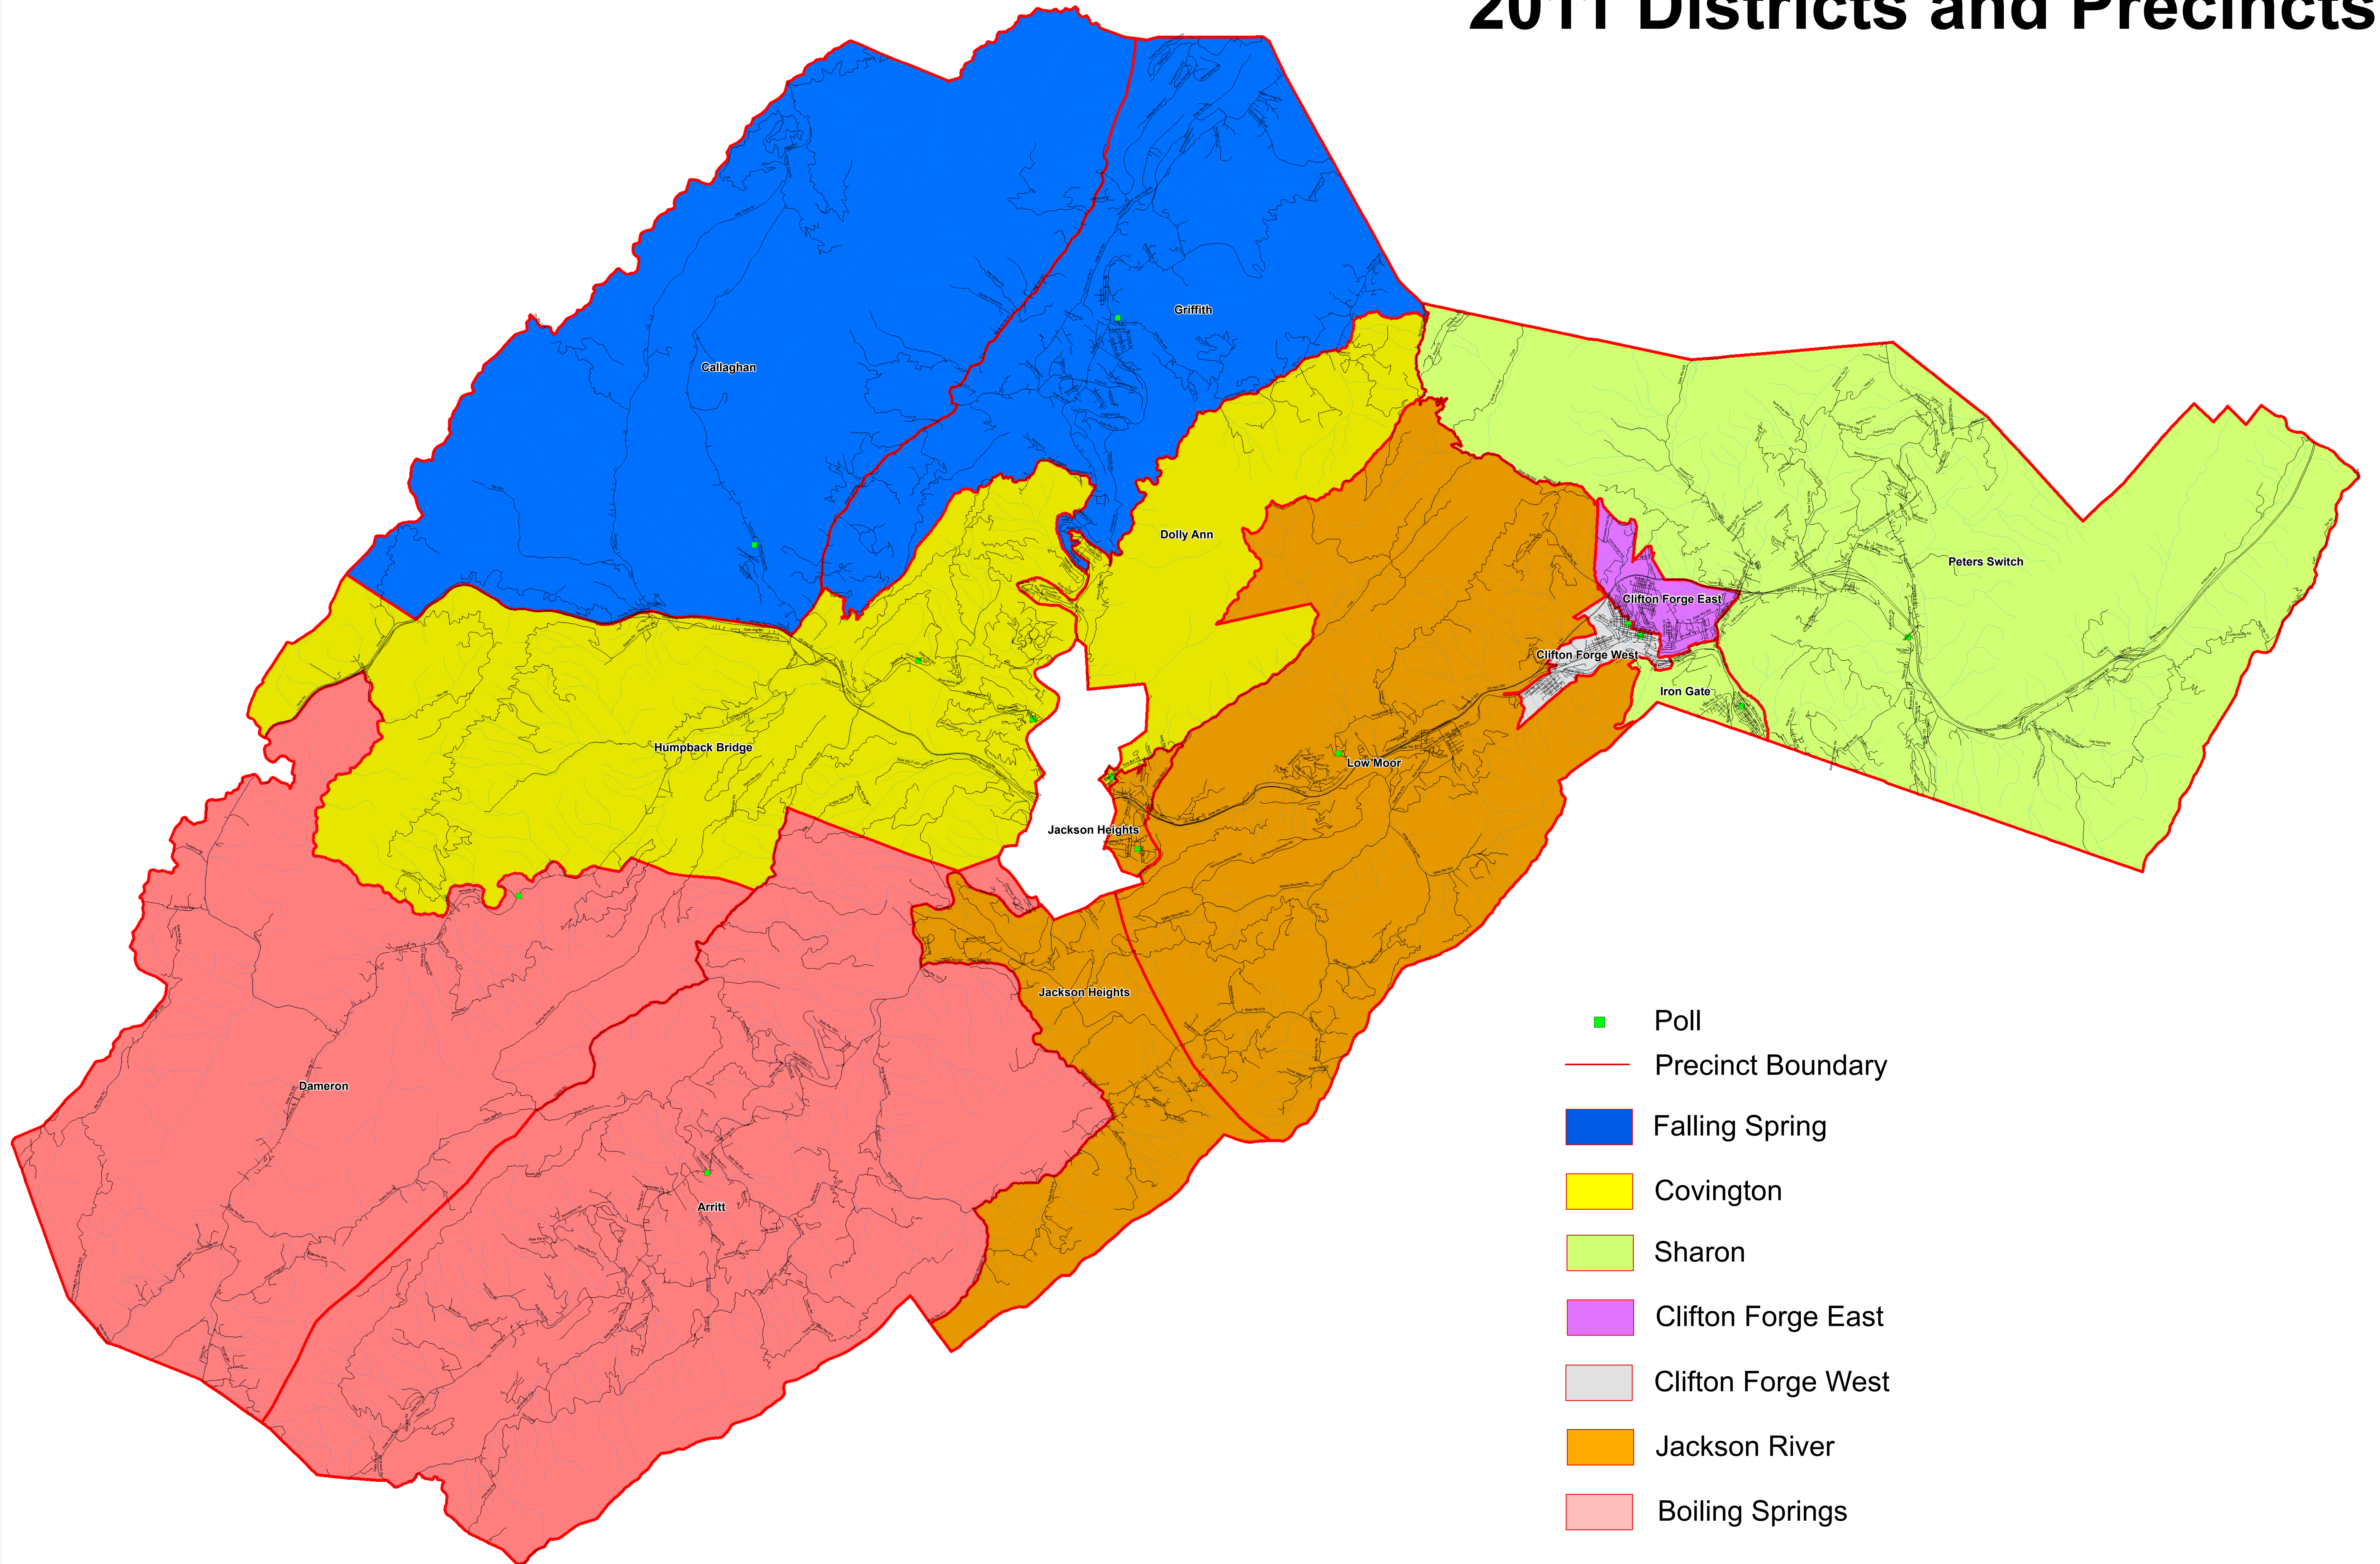

# Allegheny County 2011 Districts and Precincts

- Poll
- Precinct Boundary
- Falling Spring
- Covington
- Sharon
- Clifton Forge East
- Clifton Forge West
- Jackson River
- Boiling Springs